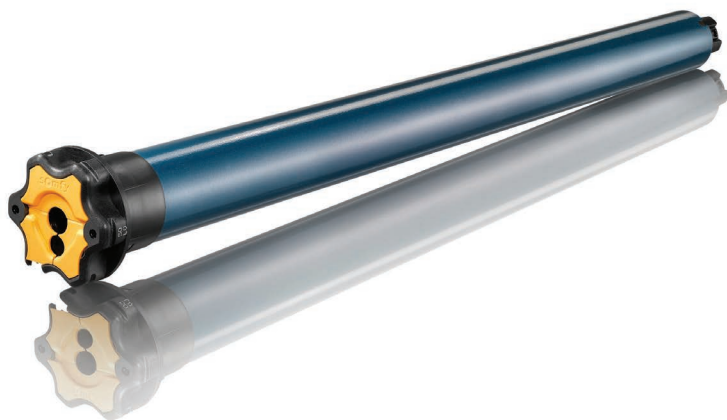

ROLLER SHADE
SONESSE 50
RESOURCE

CUT SHEET

SONESSE 50

Suits single or multiple shade bands up to 48 lbs.

SOUND LEVEL:	47dBA
SPEED:	32 rpm
VOLTAGE:	120 V – 60 Hz AC
CONTROL:	Handheld, Wireless Wall Switch, Hardwired Switch
POWER:	Hardwired, Plug-n-play
AMPERAGE:	1.2A

WHITE: Neutral
BLACK: Live
GREEN: Ground

WHITE: Neutral
RED: Direction 1
BLACK: Direction 2
GREEN: Ground

QUILTCRAFT