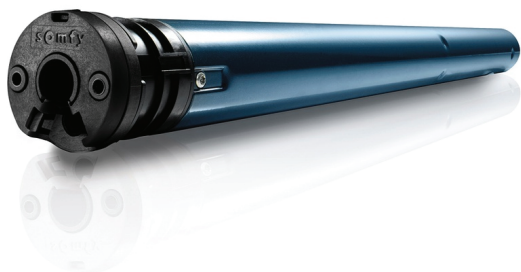

ROLLER SHADE
SONESSE 40
 RESOURCE

CUT SHEET

SONESSE 40

Suits single or multiple shade bands up to 32 lbs.

SOUND LEVEL:	47dBA
SPEED:	36 rpm
VOLTAGE:	120 V – 60 Hz AC
CONTROL:	Handheld, Wireless Wall Switch, Hardwired Switch
POWER:	Hardwired, Plug-n-play
AMPERAGE:	.95A

WHITE: Neutral
BLACK: Live
GREEN: Ground

WHITE: Neutral
RED: Direction 1
BLACK: Direction 2
GREEN: Ground

QUILTCRAFT