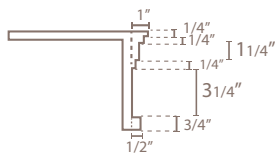

CORNICE
MADERA
COLLECTION

As guestroom window top treatments have evolved from fabric wrapped cornices and valances to general contractor provided millwork, Quiltcraft has similarly progressed. Now offering a collection of painted or stained top treatment pieces, the Madera collection is our solution to requests for seamless and complete packaging of the window top treatments. Available in three standard configurations and over 20 standard finish colors, Madera minimizes lead times and provides continuity with a single window treatment package provider.

CLASSIC

MODERN

CONTEMPORARY

QUILTCRAFT