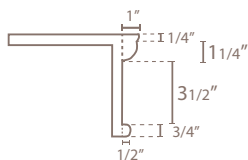

CLASSIC

MODERN