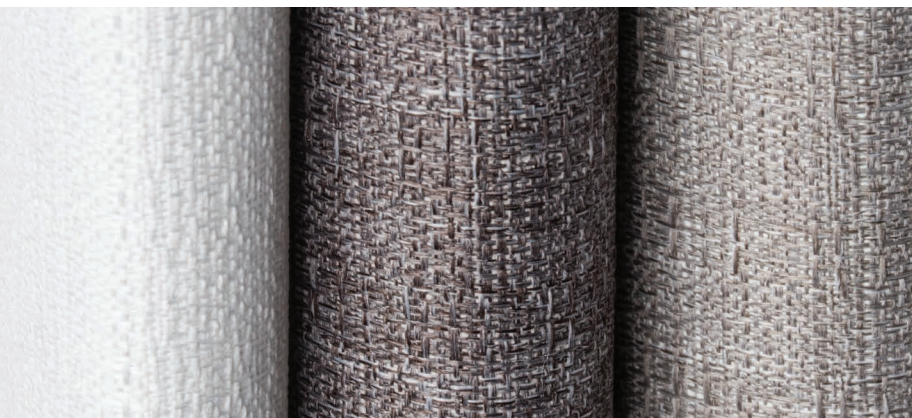

ROLLER SHADES
BLACKOUT
COLLECTION

PATTERN: Galaxy

COLORS: Earth, Graphite, Terrain, Linen, Pearl

Multiple facets of design are combined in this elegant blackout. Boasting varied yarn sizes the unique face accomplishes both a detailed as well as softened aesthetic.

PATTERN: Sheerweave 7400

COLORS: Pebble, Shale, Spice, Sesame, Parchment

Alternating threads, multiple colors, undulating curves; this fabric boasts all and gathers all of these elements together in a truly remarkable pattern.

PATTERN: Stellar

COLORS: Sky, Twilight, Dove, Barley, Feather

Incredibly unique blackout fabric that gains attention with alternating weave design and curving lines. This fabric is incredibly modern and will make any window pop.

PATTERN: Lunar

COLORS: Dune, Sand, Shadow, Midnight, Silver

This classic, solid blackout coated fabric gains depth with a subtle textured finish.

QUILTCRAFT

GALAXY

EARTH

GRAPHITE

TERRAIN